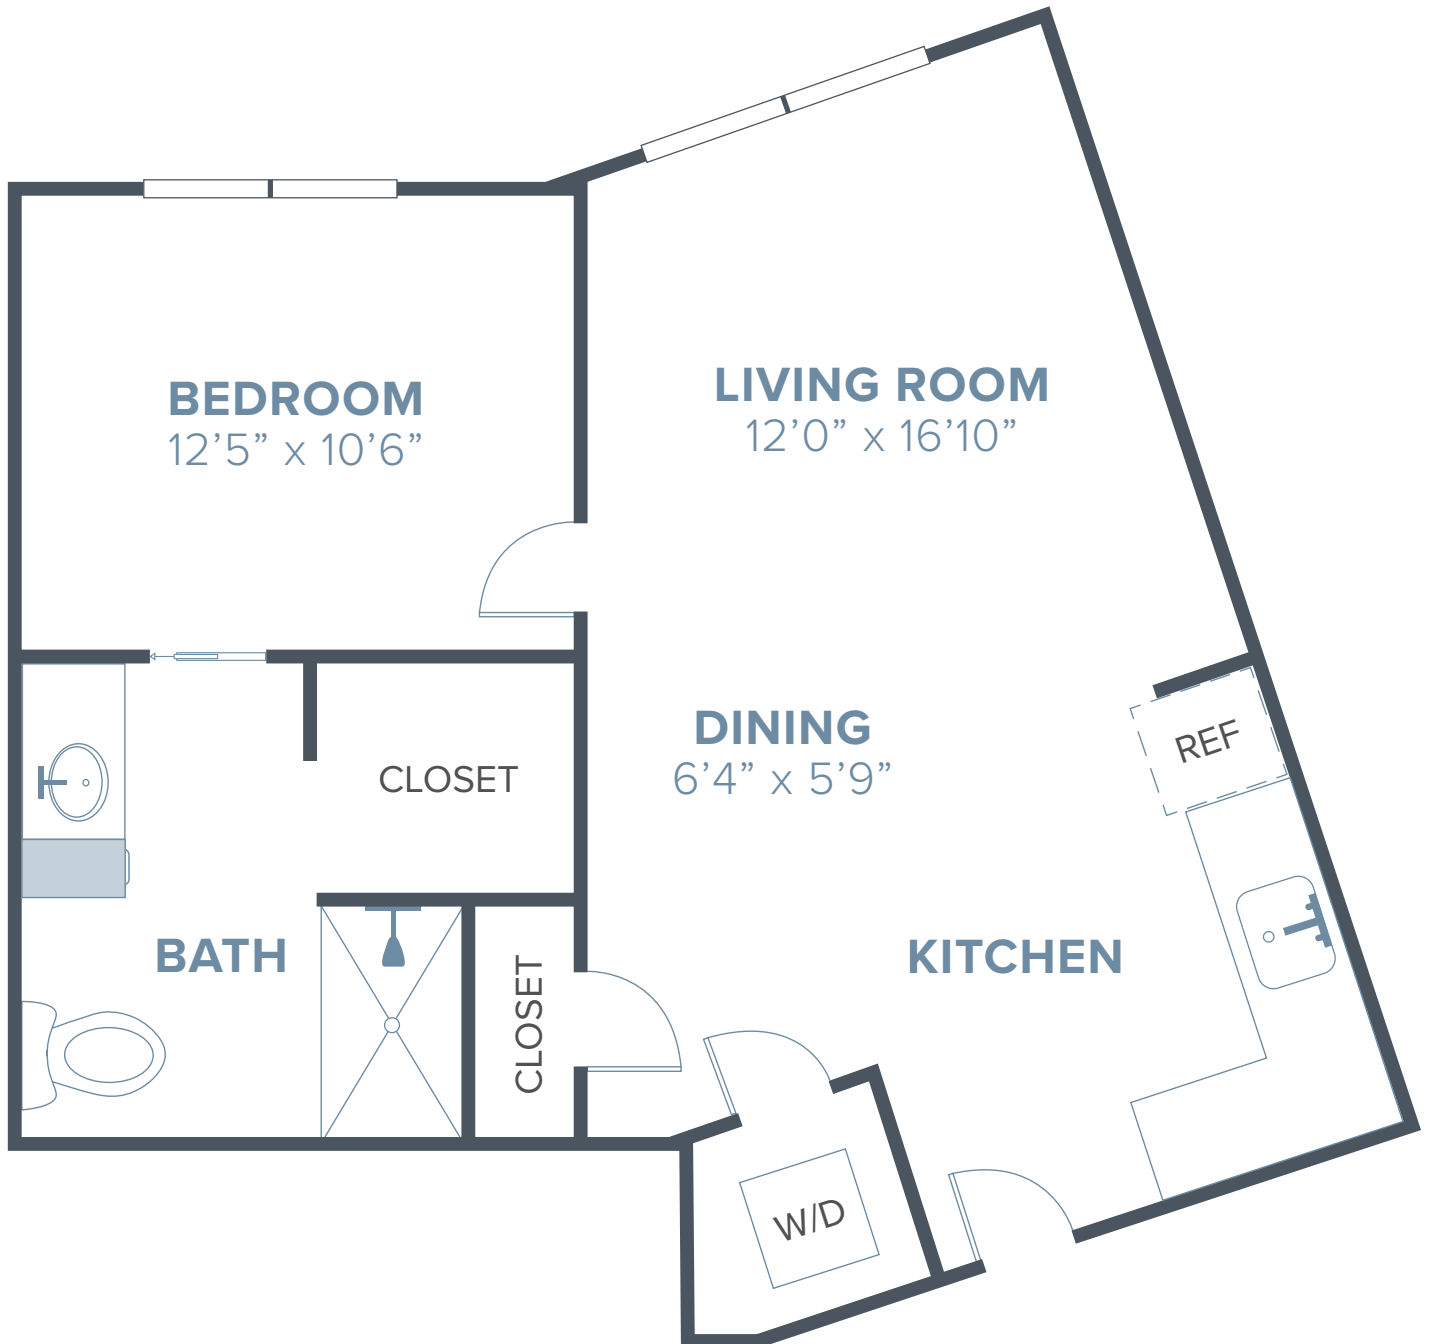

Assisted Living

1 Bedroom | 675 SQ FT

SANCERRE

at Palm Coast

An Experience Senior Living Community

Room dimensions are approximate.