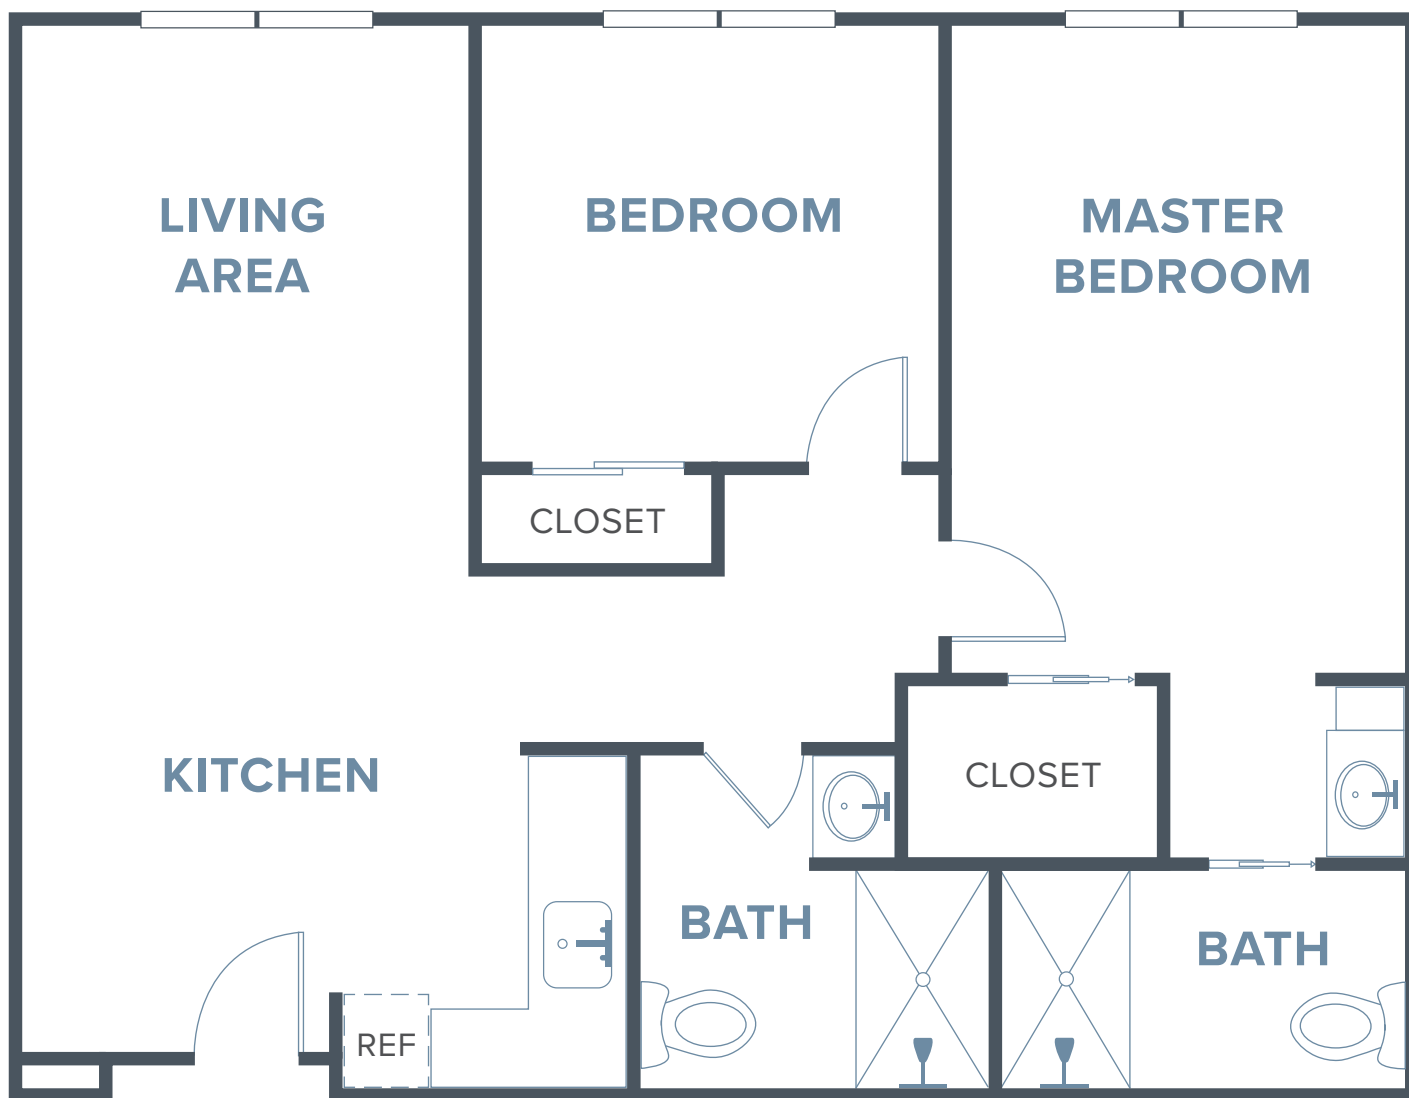

Assisted Living

2 Bedroom | 964 SQ FT

SANCERRE

at Orange City

An Experience Senior Living Community

Room dimensions are approximate.