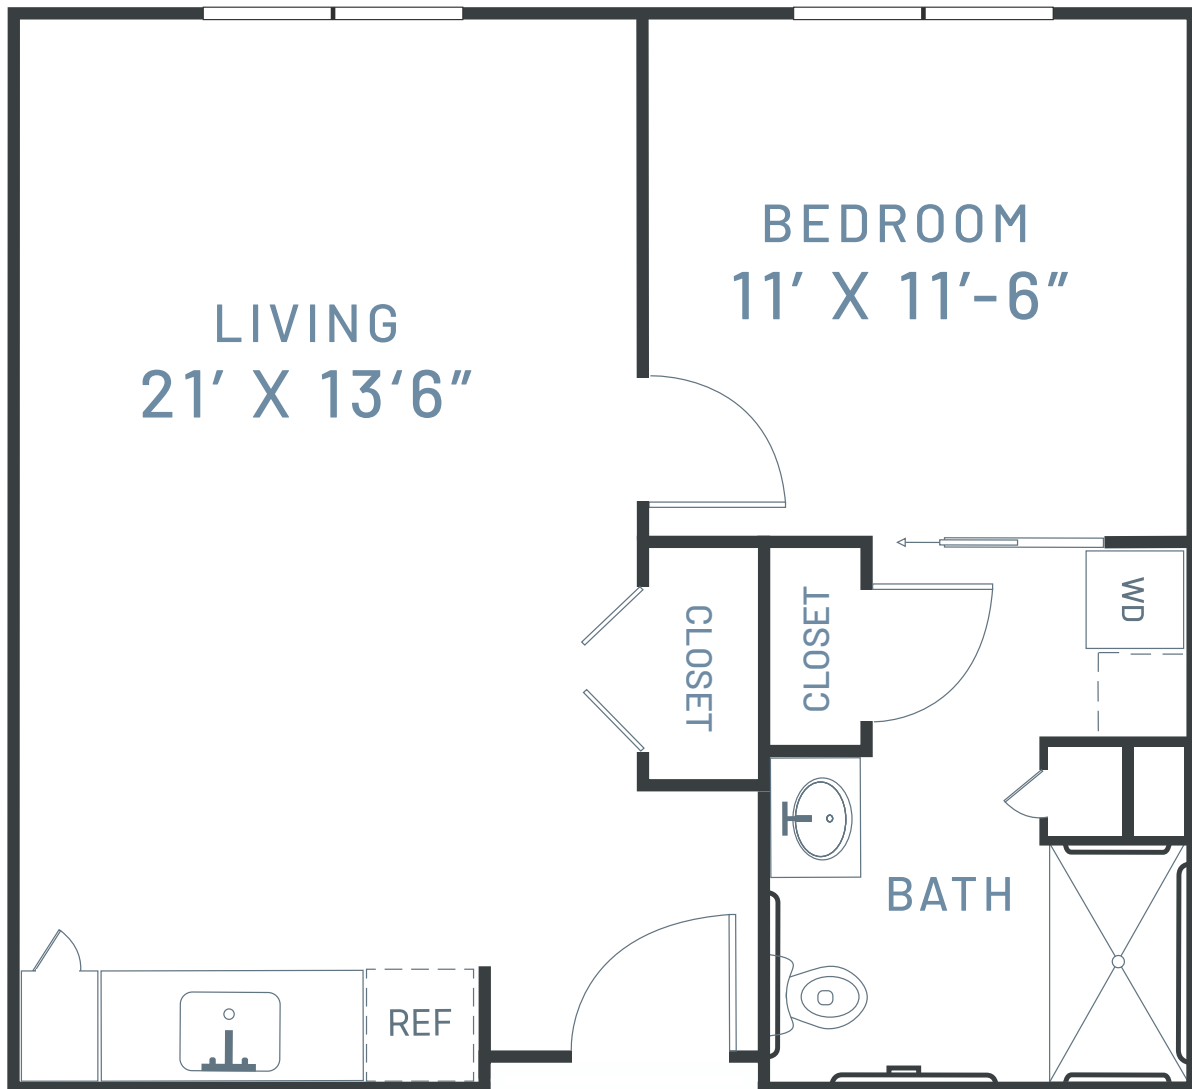

Assisted Living

1 Bedroom | 615 SQ FT

SANCERRE

Atlee Station

An Experience Senior Living Community

Room dimensions are approximate.

AL

1 Bedroom | 615