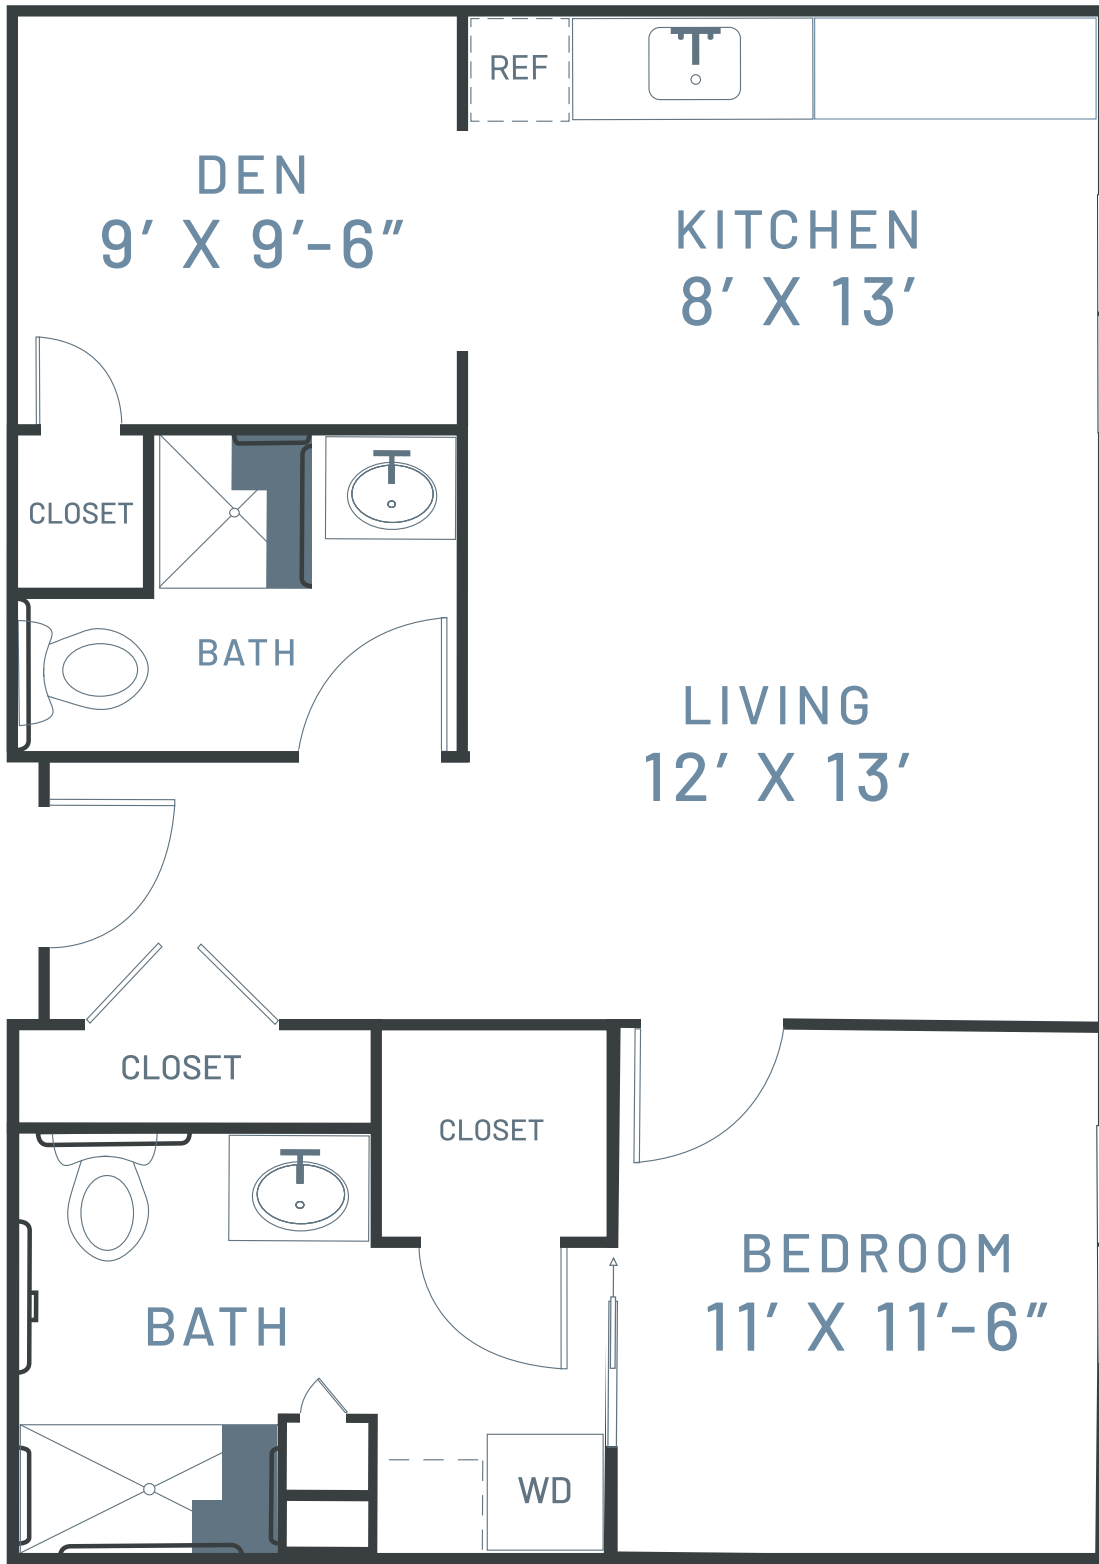

# Assisted Living

1 Bedroom Den | 795 SQ FT

## SANCERRE

Atlee Station

An Experience Senior Living Community

Room dimensions are approximate.

AL

1 Bedroom Den | 795